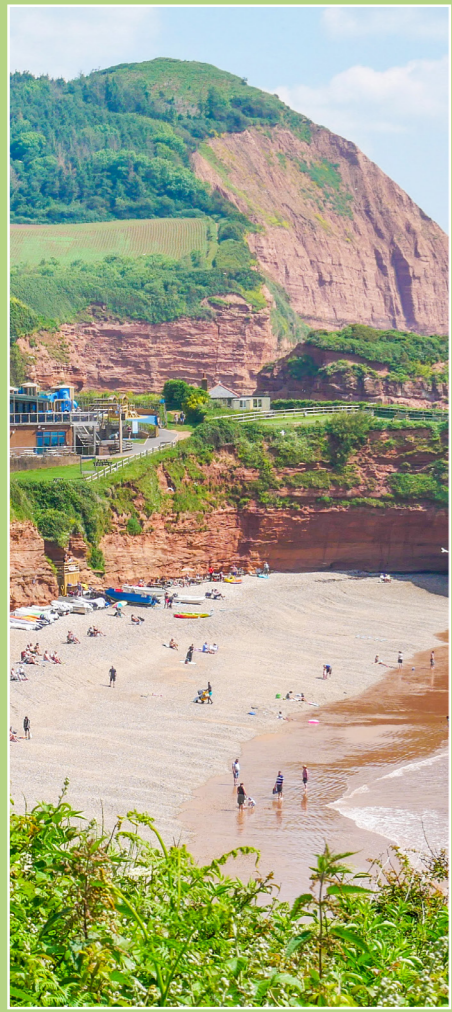

Newmans Holiday Homes

Ladram Bay

SOUTH WEST COASTAL PATH TO SIDMOUTH

SOUTH WEST COASTAL PATH TO BUDLEIGH SALTERN

- FACILITIES**
- 1 Recreational Fields
 - 2 Boat Compound
 - 3 Beach Kiosk
 - 4 Adventure Playground
 - 5 The Three Rocks
 - 6 Lookout Point
 - 7 Adventure Golf
 - 8 Swimming Pool Complex
 - 9 Holiday Home Showground
 - 10 Holiday Home Sales Office
 - 11 Linen Store
 - 12 Launderette
 - 13 Reception & First Aid
 - 14 Ladram Mall
 - 15 Recycling Centre
 - 16 Shower Block & Family Rooms
 - 17 Car Park Office & Security
 - 18 Sand-washed Pebble Beach
 - 19 Dog Walking Area
 - 20 Overflow Car Park
- HOLIDAY HOMES**
- E - LILY AVENUE
 - F - THE ORCHARD
 - G - SMUGGLERS
 - PF - PARK FIELD
 - D - MONK'S VIEW
 - D - THE WILDERNESS
 - C - PEAK VIEW
 - PV - PORTLAND VIEW
 - BAY VIEW
 - SEAVIEW APARTMENTS
- TENTS & TOURING**
- SMUGGLERS
 - HILLSIDE
 - THE RIDGES